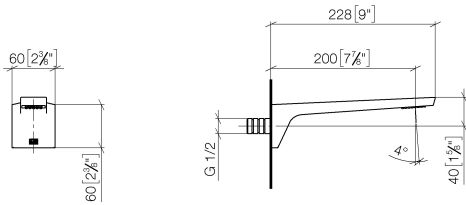

CL.1 Wall-mounted basin spout without pop-up waste - Dark Chrome

CL.1

13 800 705

- 200mm projection
- fixed spout
- rectangular spray pattern with 40 individual jets
- hole diameter 37 mm
- lead-free
- 1/2" connection
- plug-link mounting
- max. flow 4.5 l/min
- This product can help a building meet the requirements of Green Building Rating Systems, e.g. LEED®, BREEAM®, DGNB

mm [inches]

Flow rate chart

Certificates

IAPMO_N-4976. IAPMO_6397.

13 800 705

Parts for other finishes can be found here: [Chrome](#)

Spare parts list

No.	Item Number	Name	Quantity used	Delivery time
1	09 24 03 081 10 90	extension	1	2
2	90 24 03 108 01 90	nipple set	1	2
3	09 30 30 113 20 90	screw	3	2
4	09 14 10 001 90	seal	3	2
5	90 31 11 004 00 90	pin	1	2
6	90 11 02 297 00 90	aerator	1	2